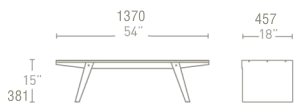

BARBARELLA COFFEE

Beautifully exposed. Just the simple, straight-forward beauty of powder-coated steel and a wood veneer top. Barbarella ships flat and folds into shape. Tops are hardwood veneer in graphite on oak. Bases are available in ivory, and robin's egg blue.